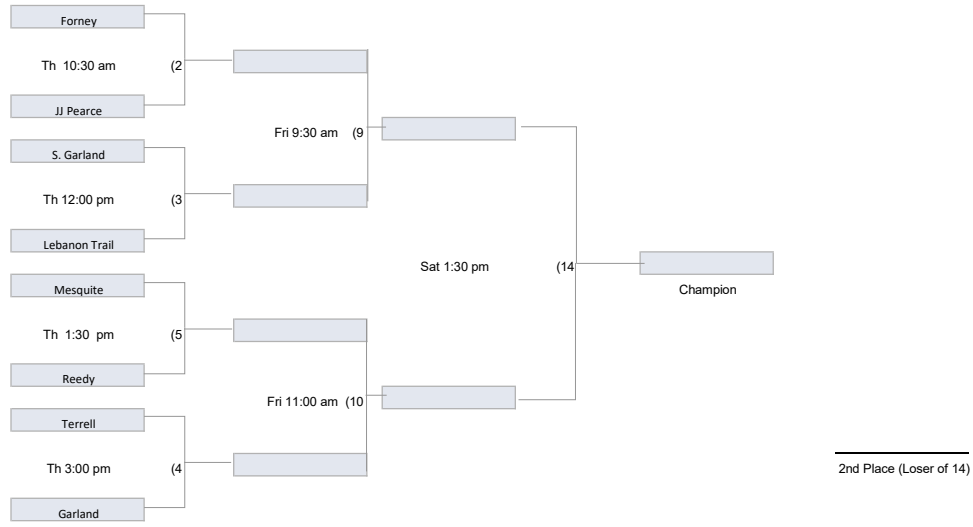

JV Bracket

Consolation Bracket

L8