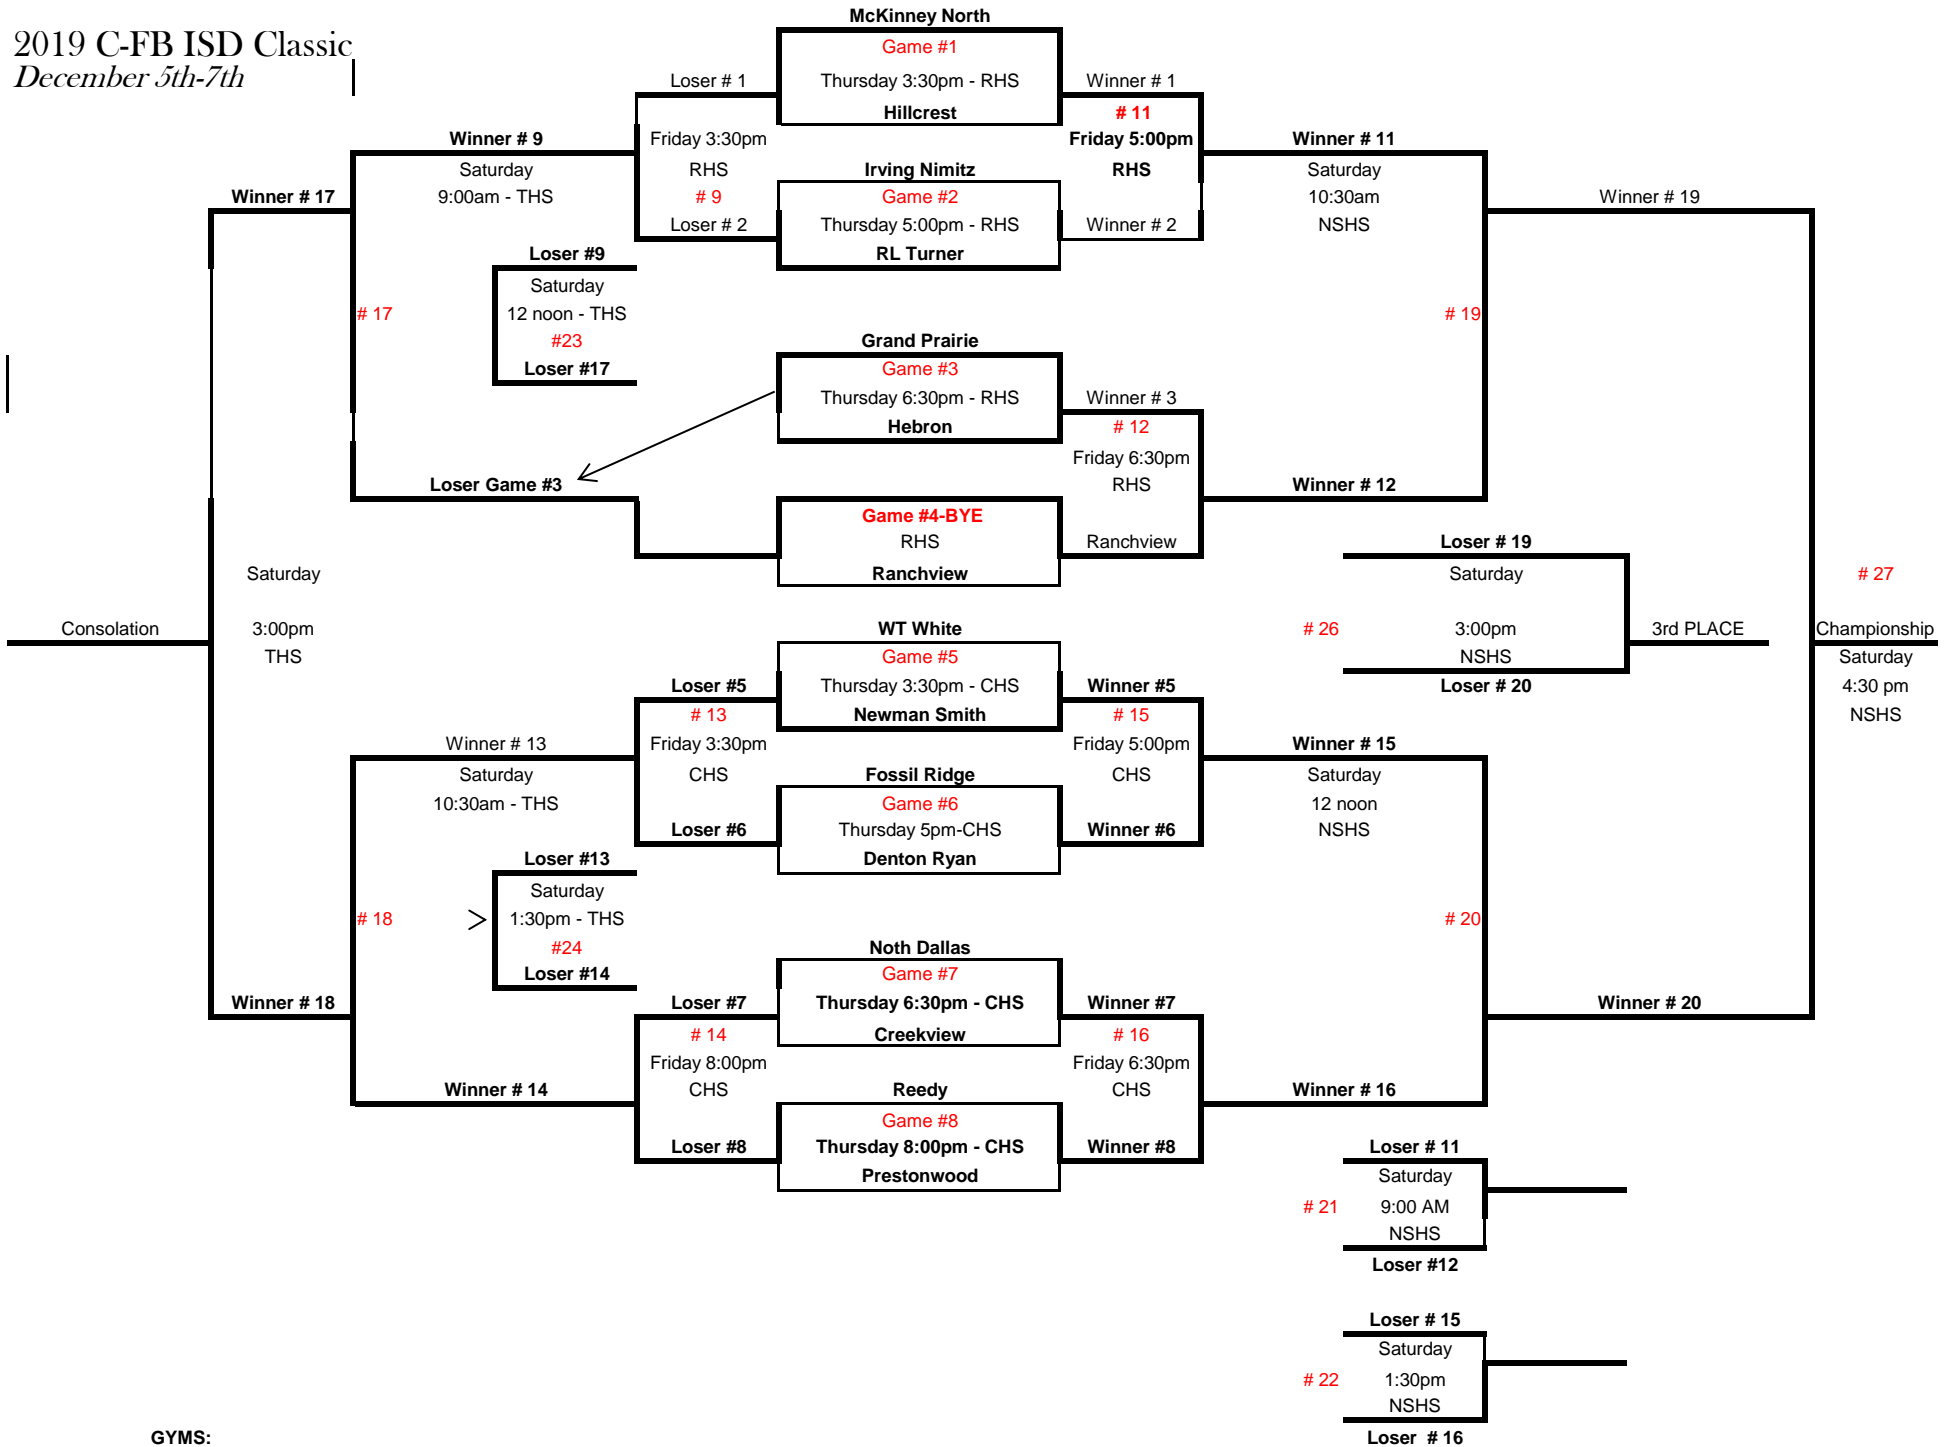

2019 C-FB ISD Classic  
 December 5th-7th

**GYMS:**

- RHS - Ranchview HS
- CHS - Creekview HS
- NSHS- Newman Smith HS
- THS- Turner HS

**BOTTOM TEAM IS HOME AND WILL WEAR WHITE**