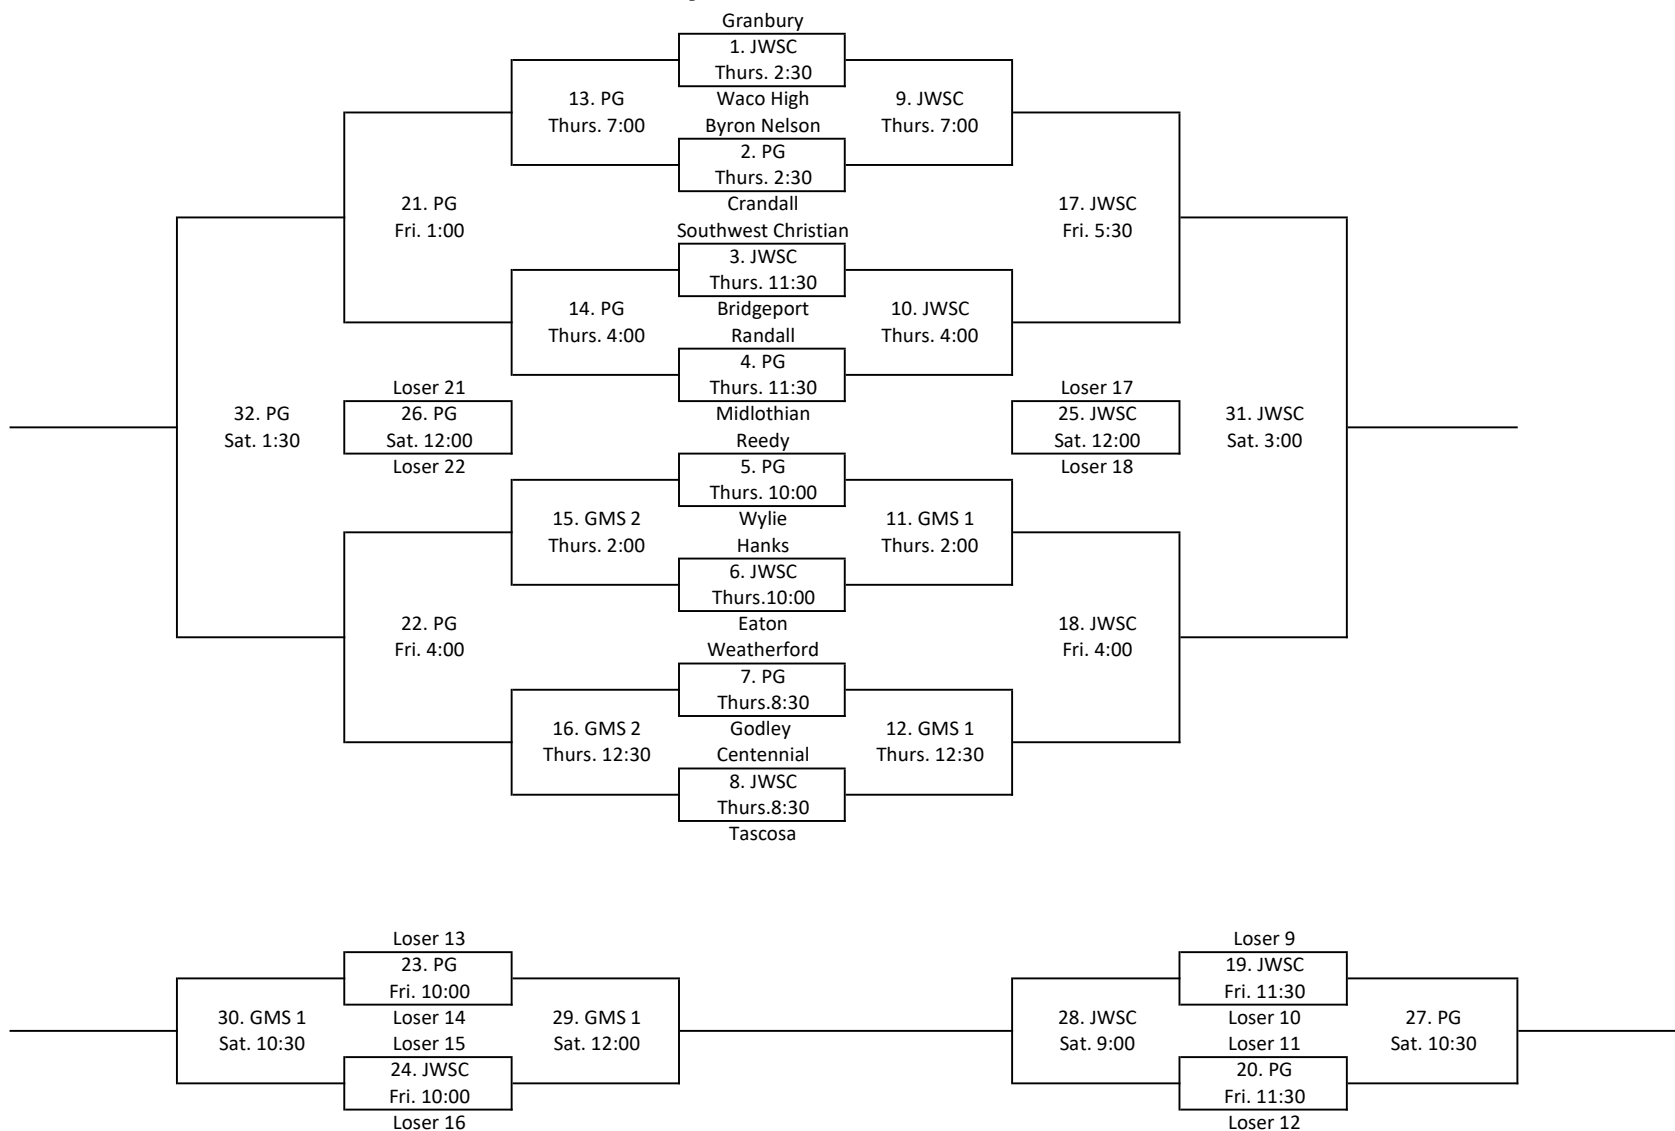

Varsity Girls Bracket

Team listed first will be HOME and wear white

JWSC - James Wann Sports Center

PG - Pirate Gym

GMS - Granbury Middle School Gyms 1 & 2